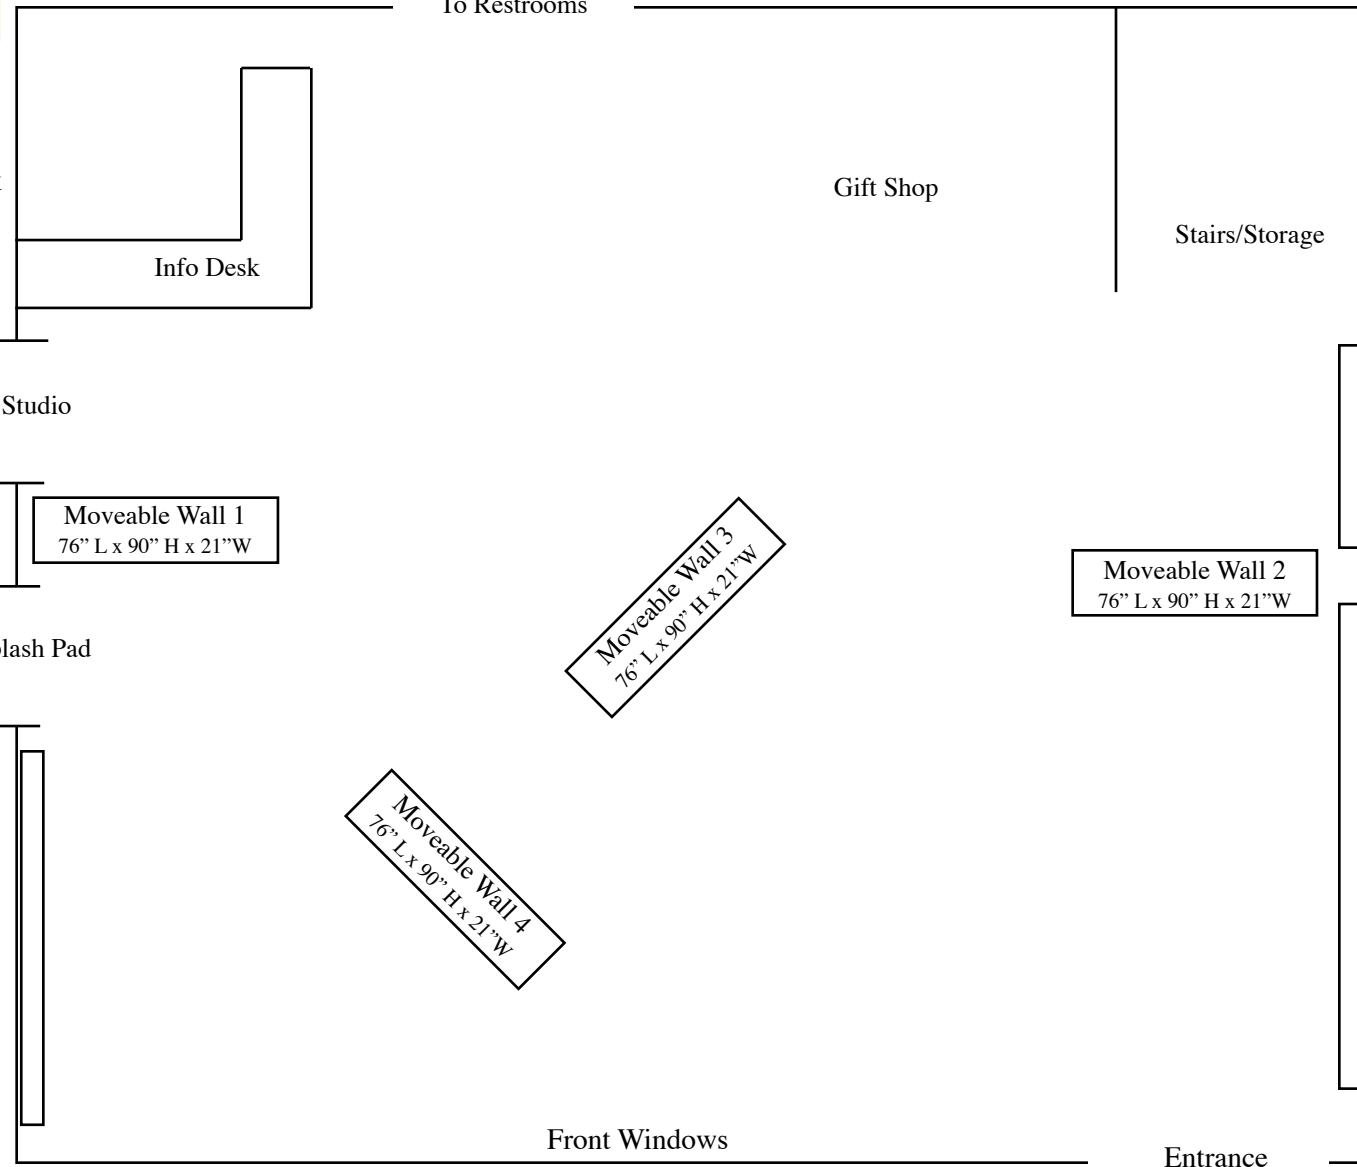

Info Desk

To Restrooms

Gift Shop

Stairs/Storage

To Studio

Moveable Wall 1  
76" L x 90" H x 21" W

Moveable Wall 3  
76" L x 90" H x 21" W

Moveable Wall 2  
76" L x 90" H x 21" W

To Splash Pad

Stairs Exhibit Wall  
8' L x 100" H

South Exhibit Wall  
14' L x 100" H  
"Window" in Center

Moveable Wall 4  
76" L x 90" H x 21" W

North Exhibit Wall  
17' L x 100" H

Front Windows

Entrance